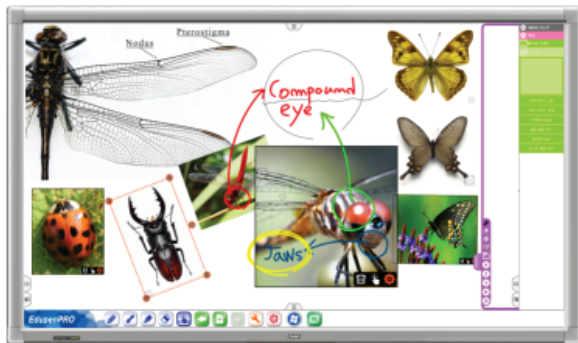

# 84" 2Touch Interactive Display

The new standard of interactive displays

The only 84" interactive screen on the market with 4K UHD resolution. Crystal clear visibility, exceptional smoothness, responsive touch interactivity and durable design: the 84" 2Touch Interactive Display takes touch screens to a brand new level!

Bundle it with Workgroup™ whiteboarding software and unleash the expressiveness of your audience.

“ Truly Plug&Play, the 84" 2Touch Interactive Display gives you full mouse control over your computer, via multi-touch. ”

#### Real 4K UHD on 84"

With a resolution of 3840 pixels × 2160 lines (8.3 megapixels, aspect ratio 16:9), 4K UHD has twice the horizontal and vertical resolution of the 1080p HDTV format, with four times as many pixels overall.

	PENTA MODEL	ULTRA MODEL
<b>TOUCH</b>		
Detect Area	1428.48(W) x 804.52(H) mm	
Detection Method	Optical or Infrared Image Sensor	
Touch Tool	Hand or other solid object	
Accuracy	± 2mm	± 3mm
Response Time	< 20ms	<102ms
<b>LED PANEL</b>		
Diagonal Size	84.04" / 213.5 cm	
Average Brightness	450 cd/m <sup>2</sup>	350 cd/m <sup>2</sup>
Contrast Ratio	1600:1 (Typ.)	
Viewing Angle	H:178° / V:178° (CR>10)	
Response Time	5ms (GTG)	
Supported Colors	10bit(D), 1.06B	
Display Resolution	4K (3840 x 2160)	
Recommended Resolution	1920 x 1080	4K (3840 x 2160)
<b>SIGNAL COMPATIBILITY / CONNECTIVITY</b>		
Connector	DisplayPort, HDMI x 3, VGA	DisplayPort, HDMI x 1, VGA
Audio Out	Line Out	
Transport Protocol	RS-232C D-Sub 9-pin	
<b>MECHANICAL</b>		
Dimensions Landscape	1974 (W) x 1160(H) x 103(D)	
Weight	95 Kg	
VESA Mount	600 x 400 mm	
<b>ELECTRICAL</b>		
Power Supply	100 – 240V AC, 50/60 Hz	
Normal Operation	430W	
Speaker	12W + 12W Stereo (8-ohms)	